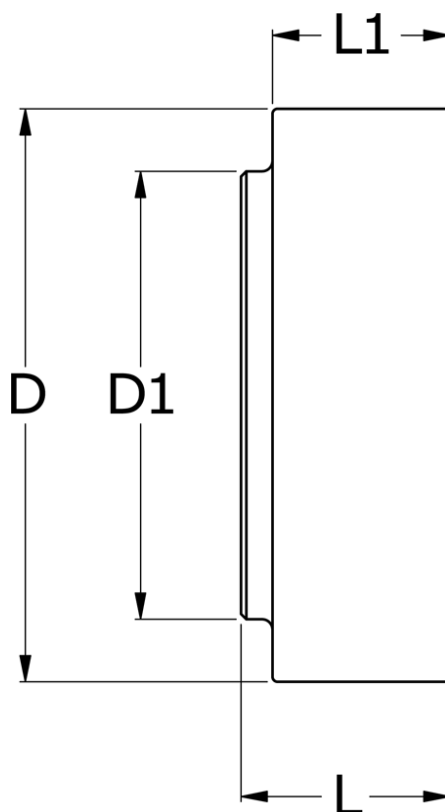

Data Sheet

Article number: 330614001

Description: Coupling N-Eupex str. 140
Part 1 (incl. rubber) without bore

Measures

D	= 140
D1	= 100
L	= 55
L1	= 34
Max bore	= 60
Torque (N m)	= 360